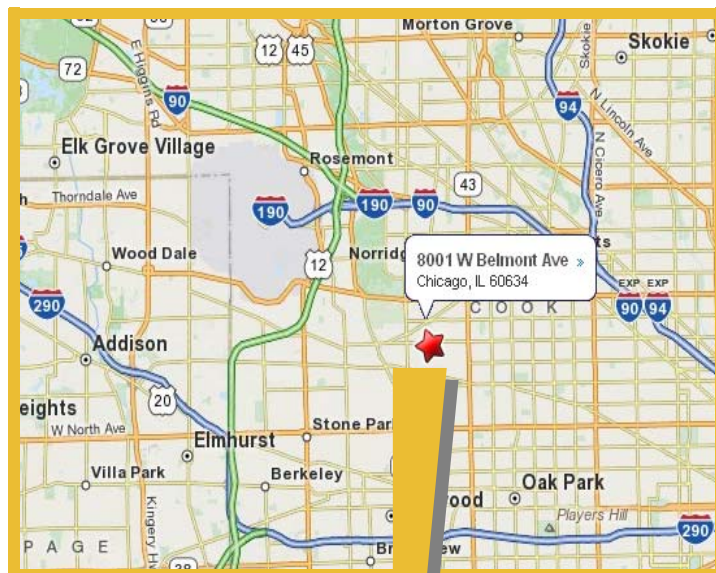

MAPS & DIRECTIONS

Guerin College Prep High School

is located at
8001 West Belmont Avenue
River Grove, IL 60171-1012

DRIVING DIRECTIONS

From North

Take I-94 South to Indiana. Take the exit onto I-90 East toward Kennedy Expy/Chicago. Take exit 79A for Cumberland Ave. South. Merge onto N. Cumberland Ave. / N. Pueblo Ave. Turn left at W. Belmont Ave. Guerin College Prep will be on the right.

From the South

Take I-294 North via ramp to West Suburbs. Take I-294 West and exit toward Rockford / Chicago / I-290 East. Keep right at the fork to continue toward I-88 East and merge onto I-88 East. Merge onto I-290 East. Take exit 20 toward 1st Ave. Merge onto Bataan Dr. Turn Left at 1st Ave / IL-171 N. Turn right at W. Belmont Ave. Guerin College Prep will be on the right.

From Downtown

Take I-290 West toward West Suburbs. Take exit 20 for 1st Ave. Turn right at 1st Ave. IL-171 N. Turn right at W. Belmont Ave. Guerin Collage Prep will be on the right.

From West

Take I-88 East to Chicago. Merge onto I-290 East. Take exit 20 toward 1st Ave. Merge onto Bataan Dr. Turn Left at 1st Ave / IL-171 N. Turn right at W. Belmont Ave. Guerin College Prep will be on the right.

PUBLIC TRANSPORTATION

CTA- This information is for your convenience. Please check their website www.transitchicago.com or call (312) 836-7000 for schedules and fares.

Take Blue Line (O'Hare) to the Belmont Ave. stop. Take Bus #77 Belmont Express bus West to 80th Ave. stop. Guerin College Prep will be on the right.