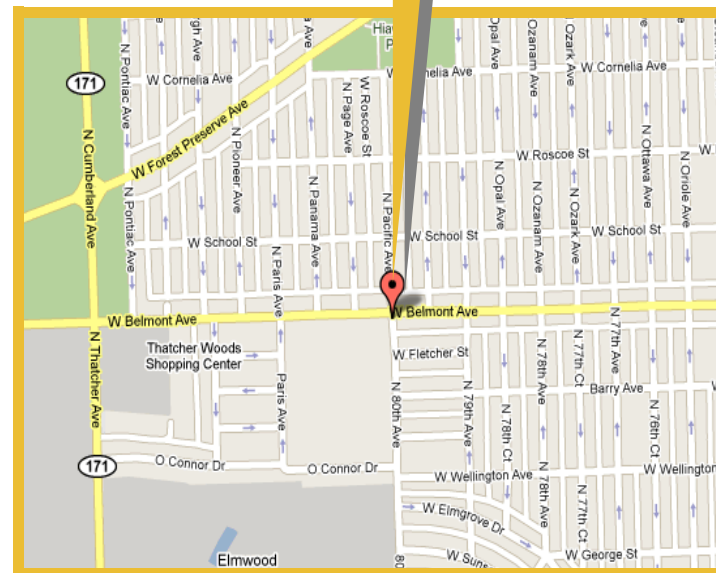

MAPS & DIRECTIONS

Guerin College Prep High School

is located at
8001 West Belmont Avenue
River Grove, IL 60171-1012

DRIVING DIRECTIONS

From North

Take I-94 South to Indiana. Take the exit onto I-90 East toward Kennedy Expy/Chicago. Take exit 79A for Cumberland Ave. South. Merge onto N. Cumberland Ave. / N. Pueblo Ave. Turn left at W. Belmont Ave. Guerin College Prep will be on the right.

From the South

Take I-294 North via ramp to West Suburbs. Take I-294 West and exit toward Rockford / Chicago / I-290 East. Keep right at the fork to continue toward I-88 East and merge onto I-88 East. Merge onto I-290 East. Take exit 20 toward 1st Ave. Merge onto Bataan Dr. Turn Left at 1st Ave / IL-171 N. Turn right at W. Belmont Ave. Guerin College Prep will be on the right.

From Downtown

Take I-290 West toward West Suburbs. Take exit 20 for 1st Ave. Turn right at 1st Ave. IL-171 N. Turn right at W. Belmont Ave. Guerin Collage Prep will be on the right.

From West

Take I-88 East to Chicago. Merge onto I-290 East. Take exit 20 toward 1st Ave. Merge onto Bataan Dr. Turn Left at 1st Ave / IL-171 N. Turn right at W. Belmont Ave. Guerin College Prep will be on the right.

PUBLIC TRANSPORTATION

CTA- This information is for your convenience. Please check their website www.transitchicago.com or call (312) 836-7000 for schedules and fares.

Take Blue Line (O'Hare) to the Belmont Ave. stop. Take Bus #77 Belmont Express bus West to 80th Ave. stop. Guerin College Prep will be on the right.